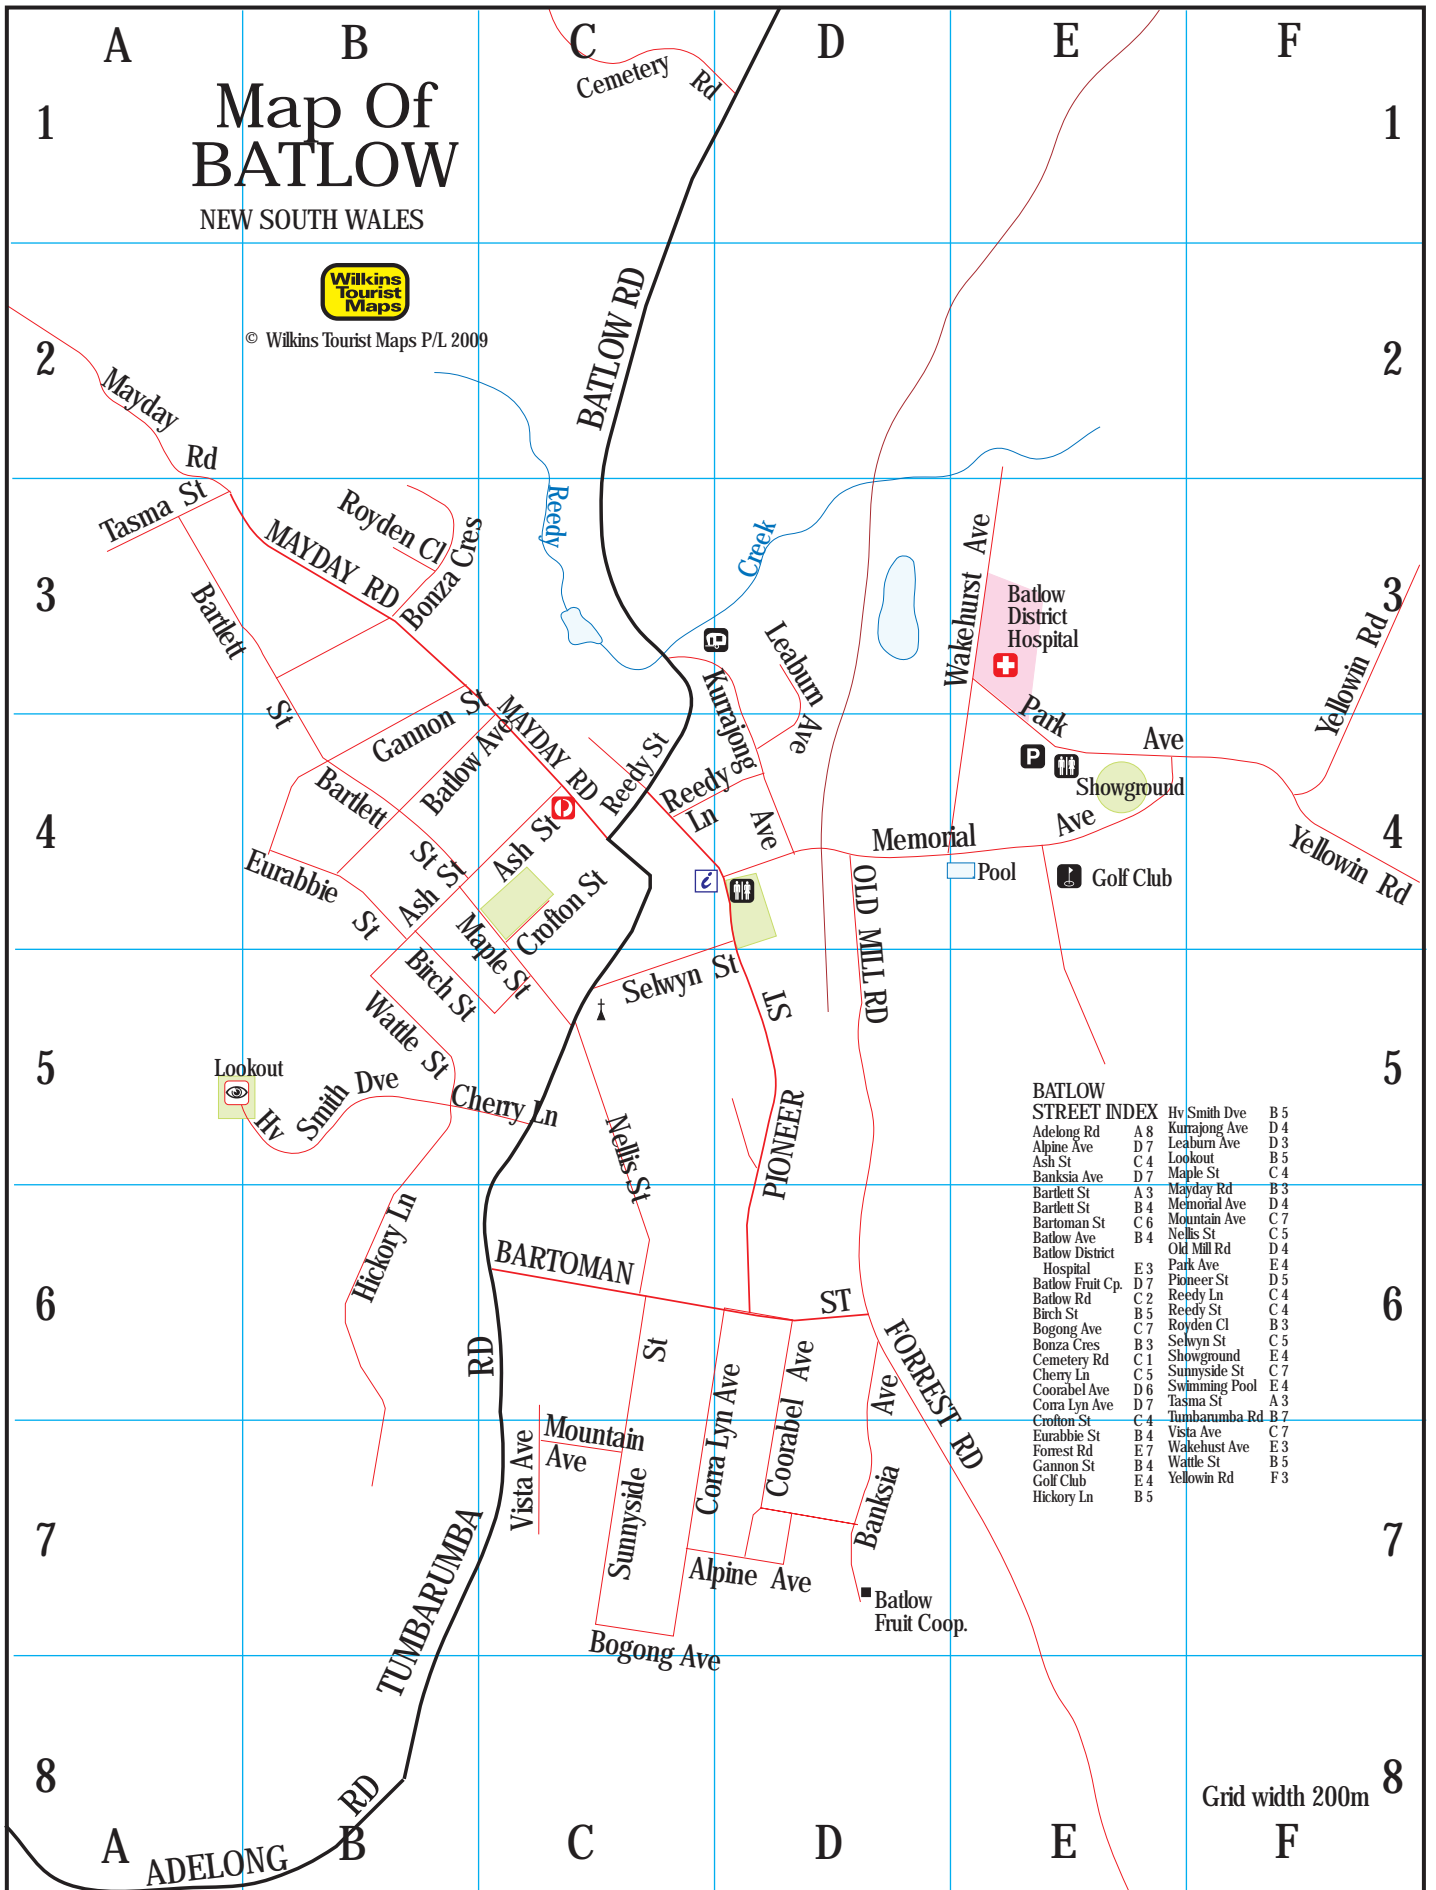

Map Of BATLOW

NEW SOUTH WALES

© Wilkins Tourist Maps P/L 2009

BATLOW STREET INDEX

Adelong Rd	A 8	Hv Smith Dve	B 5
Alpine Ave	D 7	Kurajong Ave	D 4
Ash St	C 4	Leabum Ave	D 3
Banksia Ave	D 7	Lookout	B 5
Bartlett St	A 3	Maple St	C 4
Bartlett St	B 4	Mayday Rd	B 3
Bartoman St	C 6	Memorial Ave	D 4
Batlow Ave	B 4	Mountain Ave	C 7
Batlow District		Nellis St	C 5
Hospital	E 3	Old Mill Rd	D 4
Hospital	E 3	Park Ave	E 4
Batlow Fruit Cp.	D 7	Pioneer St	D 5
Batlow Rd	D 7	Reedy Ln	C 4
Birch St	C 5	Reedy St	C 4
Bogong Ave	C 7	Royden Cl	B 3
Bonza Cres	B 3	Selwyn St	C 5
Cemetery Rd	C 1	Showground	E 4
Cherry Ln	C 5	Sunnyside St	C 7
Coorabel Ave	D 6	Swimming Pool	E 4
Corra Lyn Ave	D 7	Tasma St	A 3
Crofton St	C 4	Tumbarumba Rd	B 7
Eurabbie St	B 4	Vista Ave	C 7
Forrest Rd	E 7	Wakehurst Ave	E 3
Gammon St	B 4	Wattle St	B 5
Golf Club	E 4	Yellowwin Rd	F 3
Hickory Ln	B 5		

Grid width 200m